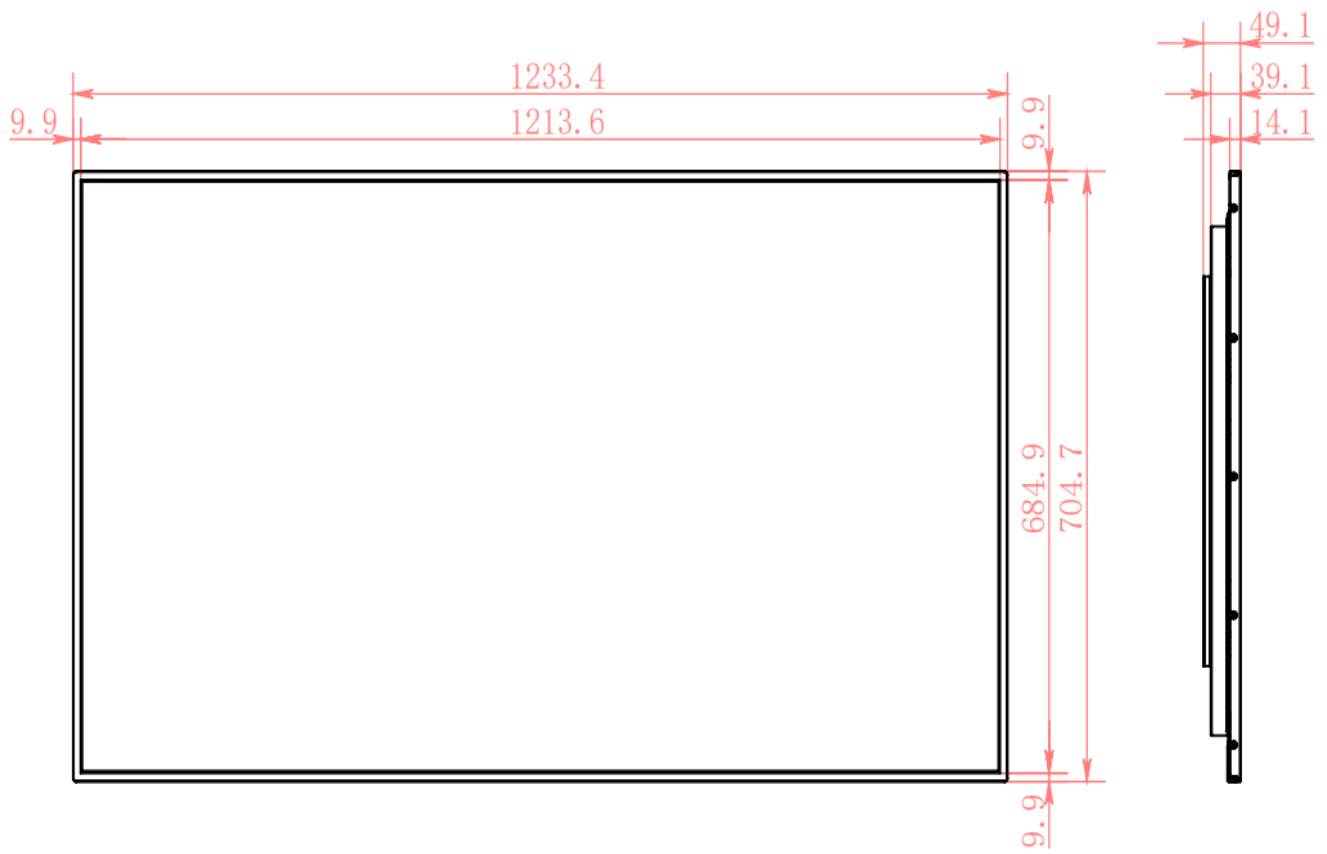

Smart Scheduler

55" Ultra Slim QLED Digital Signage

Specification

Model	NC-A24D-55L
Screen	
Size	55 inch QLED
Resolution	3840*2160
Backlight	LED
Brightness	400 nits
Contrast	1200:1
Color Depth	8 bits
Response Time	6 ms (typ.)
View Angle	89/89/89/89
Backlight Lifetime	50,000 hrs (typ.)
Power	
Voltage	100V ~ 240V, 50 Hz / 60 Hz
Transformer	DC 24V/3A
Power Consumption	60W
User Interface	
Language	Multilingual
I/O Ports	
Port	DC*1 / USB*4 / RJ45*1 / VGA*1 / HDMI Out*1
	Audio Out*2
Speaker	Built-in 8Ω10W*2
System Configuration	
CPU	Celeron J6412 (Quad-core, 1.5M Cache up to 2.60 GHz)
Memory	8GB DDR3
Storage	128GB
Operating System	Win10 Pro
Wireless	Dual Band Wi-Fi, Bluetooth 4.0
Environmental Conditions	
Working Temperature	-20° C ~ 60° C
Storage Temperature	-10° C ~ 60° C
Humidity	10% ~ 80% (No Condensation)
Appearance	
Color	Black
Material	Metal
Product Dimensions	96.1*54.97*4.71cm
Packaging Dimensions	131*19*88cm
Net Weight	20kg
Gross Weight	22kg
Accessories	Power cable, Antenna, Wall mount bracket, Screws for base, Wrench

Size

Installation Options

Wall mount, ceiling mount, bracket stand (choose 1 out of 3)

Wall Mount

Ceiling Mount

TV Bracket Stand

We welcome inquiries and cooperation from decoration companies, designers, dealers, and system integrators.