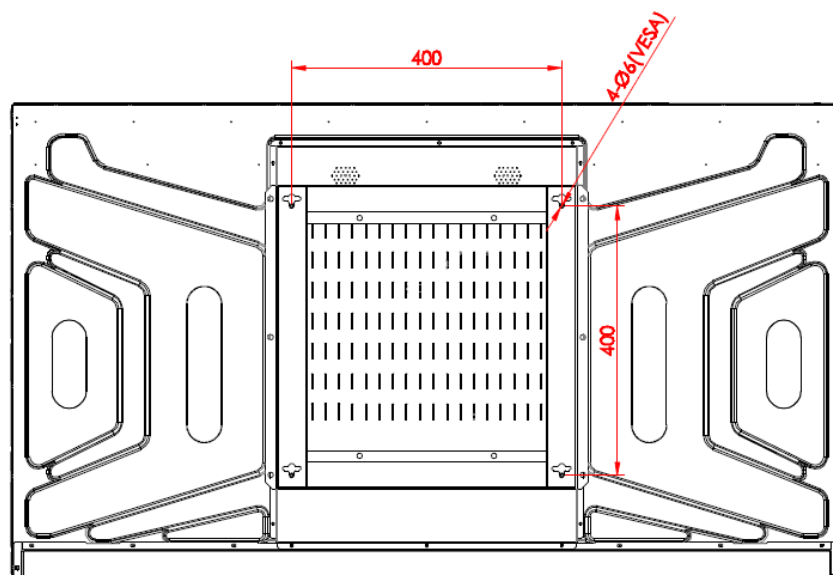

Smart Scheduler

55" Ultra Slim QLED Digital Signage

Specification

Model	NC-A24D-55L
Screen	
Size	55 inch QLED
Resolution	3840*2160
Backlight	LED
Brightness	400 nits
Contrast	1200:1
Color Depth	8 bits
Response Time	6 ms (typ.)
View Angle	89/89/89/89
Backlight Lifetime	50,000 hrs (typ.)
Power	
Voltage	100V ~ 240V, 50 Hz / 60 Hz
Transformer	DC 24V/3A
Power Consumption	60W
User Interface	
Language	Multilingual
I/O Ports	
Port	DC*1 / USB*4 / RJ45*1 / VGA*1 / HDMI Out*1
	Audio Out*2
Speaker	Built-in 8Ω10W*2
System Configuration	
CPU	Celeron J6412 (Quad-core, 1.5M Cache up to 2.60 GHz)
Memory	8GB DDR3
Storage	128GB
Operating System	Win10 Pro
Wireless	Dual Band Wi-Fi, Bluetooth 4.0
Environmental Conditions	
Working Temperature	-20° C ~ 60° C
Storage Temperature	-10° C ~ 60° C
Humidity	10% ~ 80% (No Condensation)
Appearance	
Color	Black
Material	Metal
Product Dimensions	96.1*54.97*4.71cm
Packaging Dimensions	131*19*88cm
Net Weight	20kg
Gross Weight	22kg
Accessories	Power cable, Antenna, Wall mount bracket, Screws for base, Wrench

Size

Installation Options

Wall mount, ceiling mount, bracket stand (choose 1 out of 3)

Wall Mount

Ceiling Mount

TV Bracket Stand

We welcome inquiries and cooperation from decoration companies, designers, dealers, and system integrators.