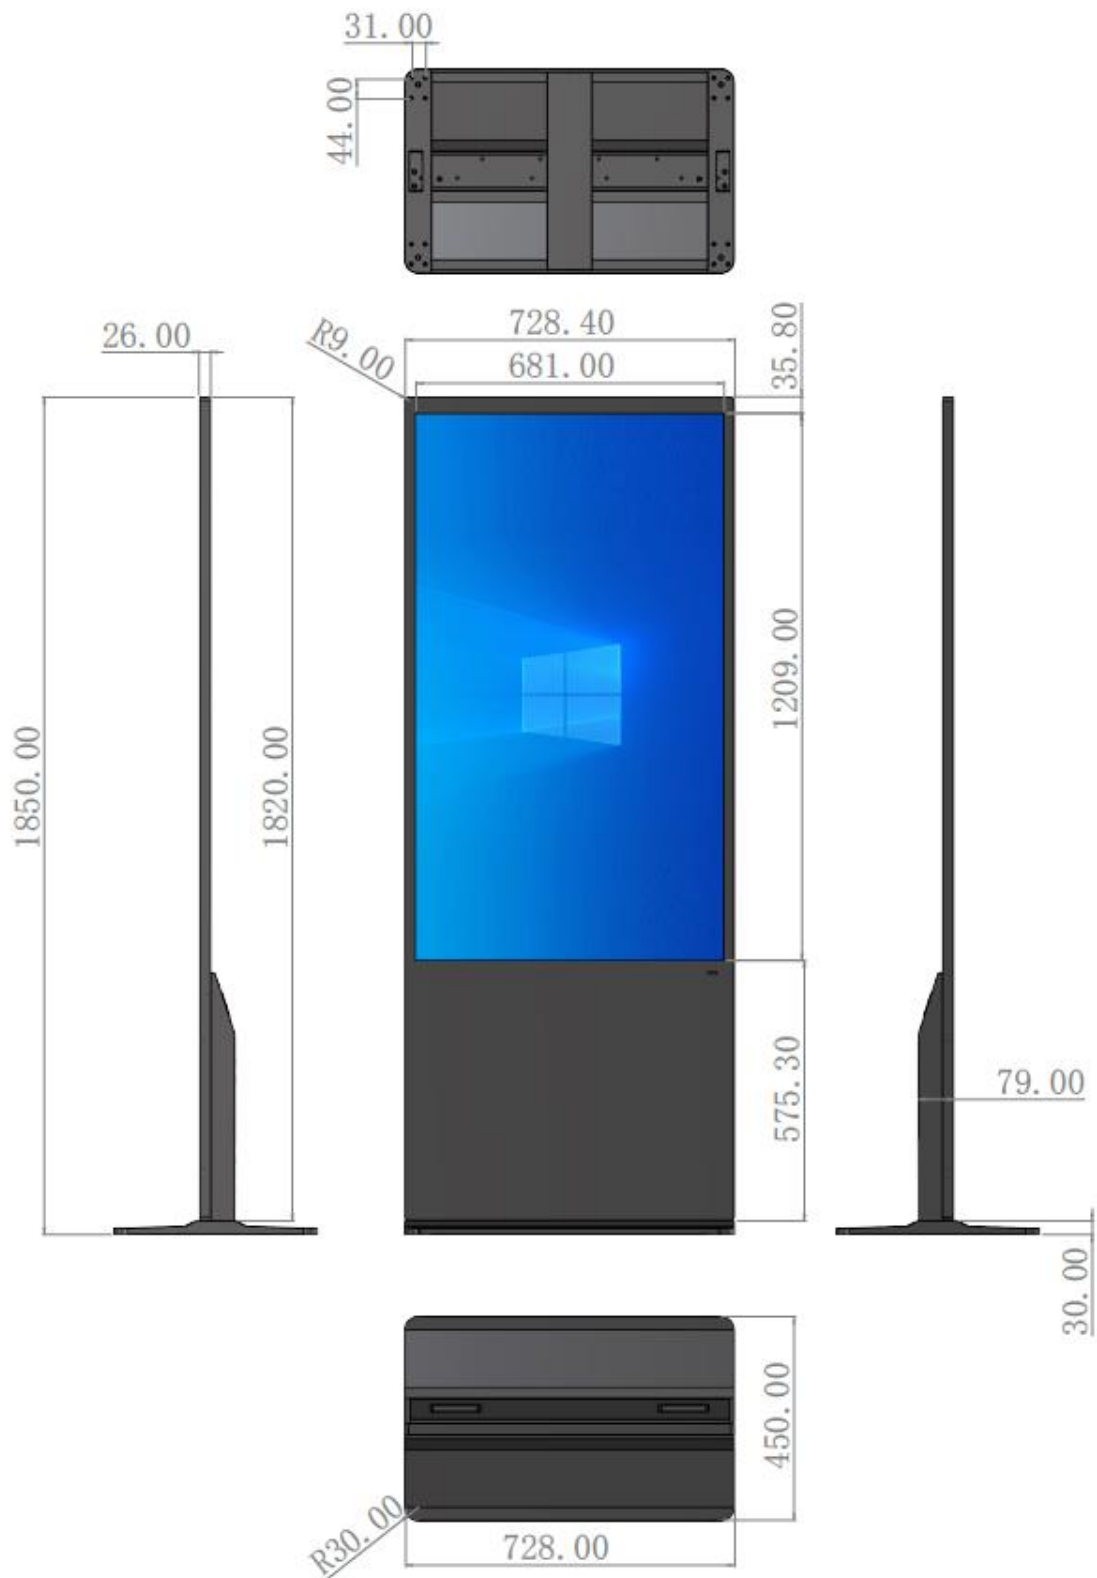

Size

We welcome inquiries and cooperation from decoration companies, designers, dealers, and system integrators.

<https://mysmartscheduler.com/>

sales@nugestech.com