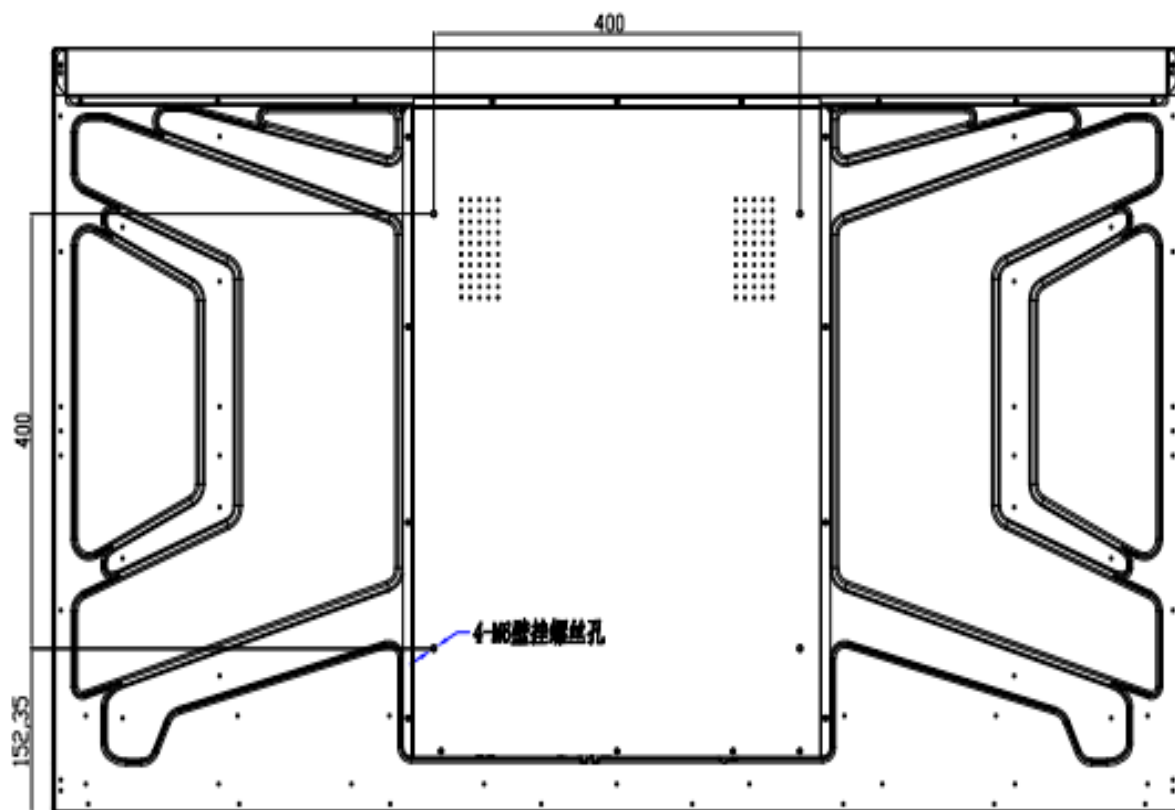

55" Digital Signage Display

Specification

Model		NC-A24D-55D
Screen	Size	55 inch
	Resolution	1920 x 1080
	Viewing Size	1209.6 x 680.4 mm
	Backlight	WLED
	Brightness	500 cd/m ²
	Aspect Ratio	16:9
	Contrast	1200:1
	View Angle	178° / 178° (CR≥10)
Power	Voltage	AC110V~240V, 50Hz / 60Hz
	Power Consumption	104W
I/O Ports		HDMI、USB、SD
Border Design		Narrow Bezel
Product Size		1233.4 x 704.7 x 46.2 mm (±5mm)
Packaging Size		1360 x 150 x 830 mm
Net Weight		15.7KG
Gross Weight		18KG
Working Temperature		0°C~45°C
Storage Temperature		-20°C ~ -60°C
Working Humidity		30%~80%
Storage Humidity		30%~70%

Size

Installation Options

Wall mount, ceiling mount, bracket stand (choose 1 out of 3)

Wall Mount

Ceiling Mount

TV Bracket Stand

We welcome inquiries and cooperation from decoration companies, designers, dealers, and system integrators.