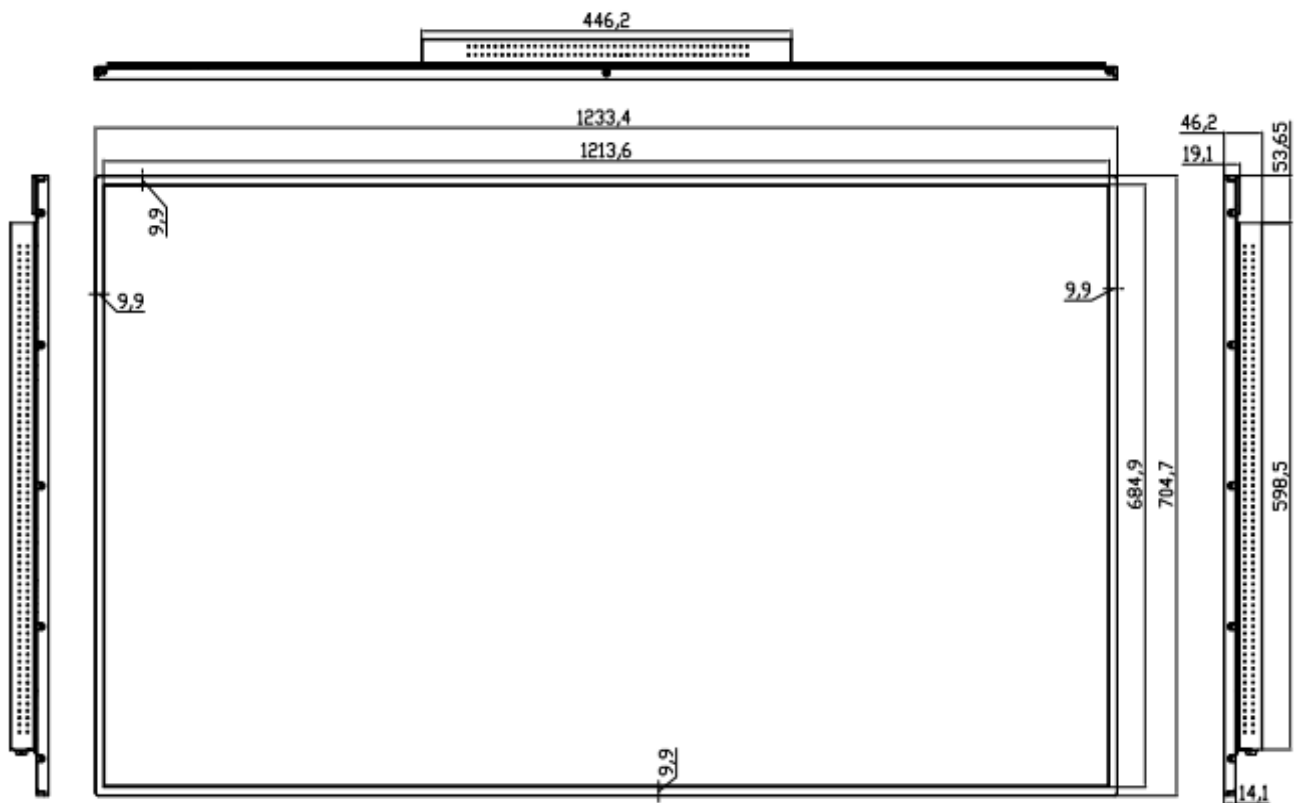

55" Digital Signage Display

Specification

Model		NC-A24D-55D
Screen	Size	55 inch
	Resolution	1920 x 1080
	Viewing Size	1209.6 x 680.4 mm
	Backlight	WLED
	Brightness	500 cd/m ²
	Aspect Ratio	16:9
	Contrast	1200:1
	View Angle	178° / 178° (CR≥10)
Power	Voltage	AC110V~240V, 50Hz / 60Hz
	Power Consumption	104W
I/O Ports		HDMI、USB、SD
Border Design		Narrow Bezel
Product Size		1233.4 x 704.7 x 46.2 mm (±5mm)
Packaging Size		1360 x 150 x 830 mm
Net Weight		15.7KG
Gross Weight		18KG
Working Temperature		0°C~45°C
Storage Temperature		-20°C ~ -60°C
Working Humidity		30%~80%
Storage Humidity		30%~70%

Size

Installation Options

Wall mount, ceiling mount, bracket stand (choose 1 out of 3)

Wall Mount

Ceiling Mount

TV Bracket Stand

We welcome inquiries and cooperation from decoration companies, designers, dealers, and system integrators.