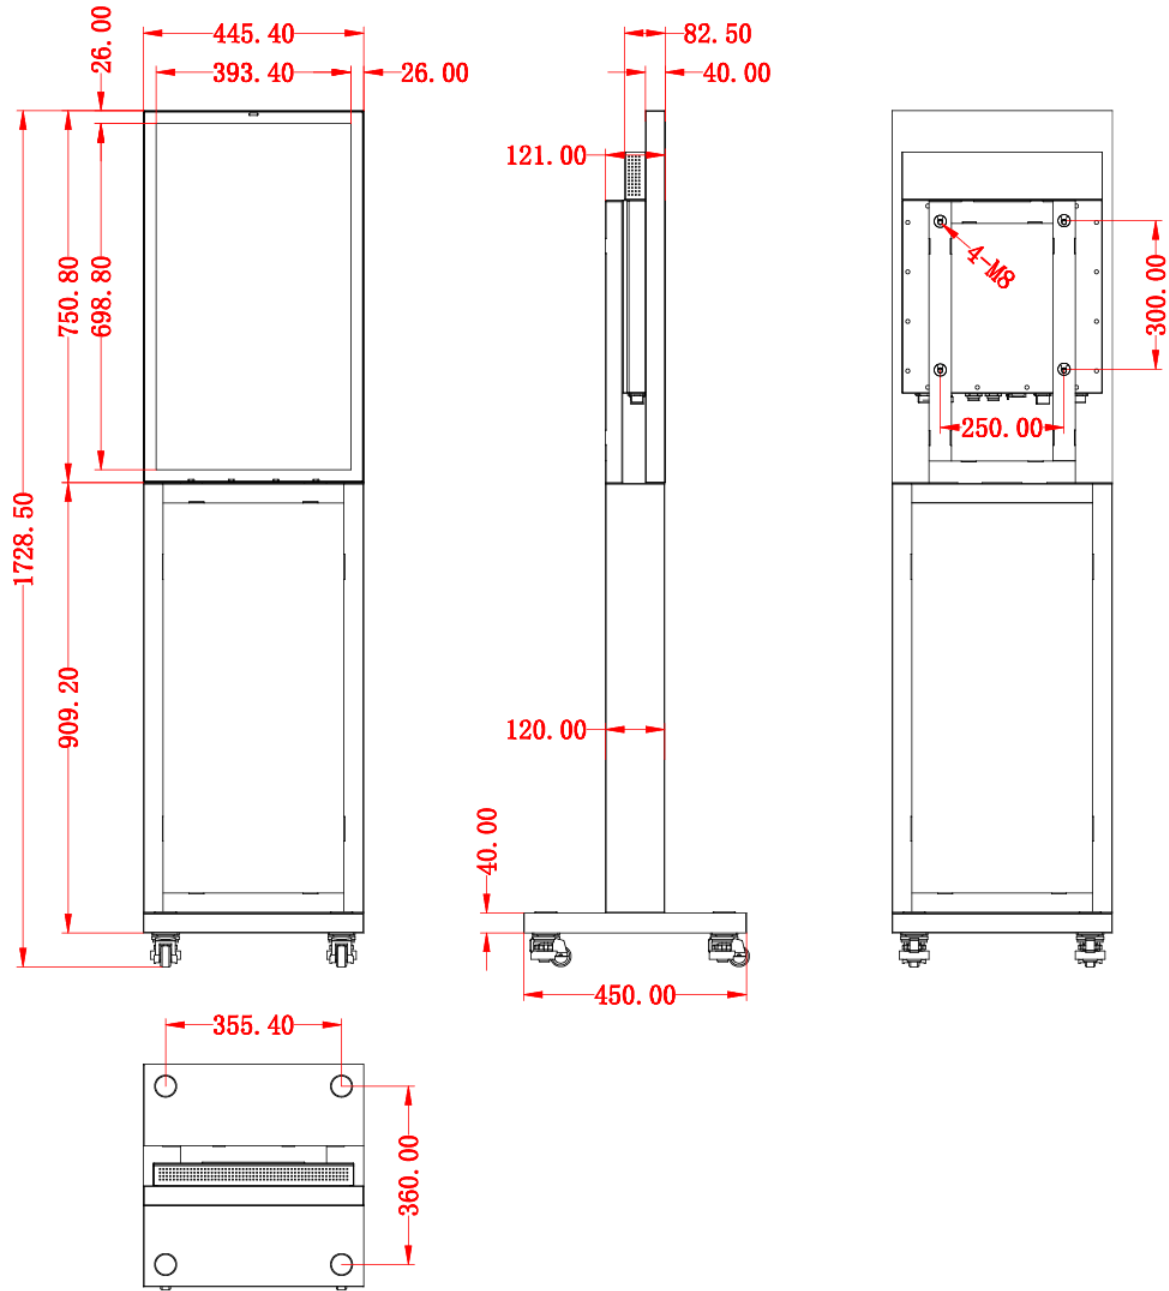

49" SLIM Design Fanless Outdoor Signage

Specification

Model	NC-A24D-49OG
Screen	
Size	49 inch IPS
Tempered Glass	6mm Tempered Glass
Resolution	1920*1080
Backlight	LED
Brightness	2500 nit
Contrast	1200:1
Color	8 bits
Response Time	8 ms (typ.)
View Angle	178° / 178°
Backlight Lifetime	50,000 hrs (typ.)
Power	
Voltage	AC 100V ~ 240V, 50 Hz / 60 Hz
Power Consumption	120W (max)
I/O Ports	
Port	USB 3.0*2 / HDMI Out*1 / RJ45*1
Speaker	Built-in 8Ω10W*2
System Configuration	
CPU	Celeron J6412 (Quad-core, 1.5M Cache up to 2.60 GHz)
Memory	8GB DDR3
Storage	128GB
Operating System	Windows 10 Pro
Wireless	Dual Band Wi-Fi, Bluetooth 4.0
Environmental Conditions	
Working Temperature	-20° C ~ 60° C
Storage Temperature	-10° C ~ 60° C
Humidity	10% ~ 80% (No Condensation)
Appearance	
Color	Black
Material	Metal
Wall-Mounted Product Dimensions	1127*657*85mm (L x H x W)
Wall-Mounted Packaging Dimensions	1390*202*857mm (L x H x W)
Wall-Mounted Net Weight	39kg
Wall-Mounted Gross Weight	50kg
Standee Product Dimensions	1918.5*657*120mm (L x H x W)
Standee Packaging Dimensions	850*250*680mm (L x H x W)
Standee Packaging Dimensions	21.86kg
Standee Net Weight	32kg
Accessories	
Power cable, Wall mount bracket, Floor stand, Screws, Wrench	

Size

Installation Options

Wall mount or bracket stand.

We welcome inquiries and cooperation from decoration companies, designers, dealers, and system integrators.

<https://mysmartscheduler.com/>

sales@nugestech.com