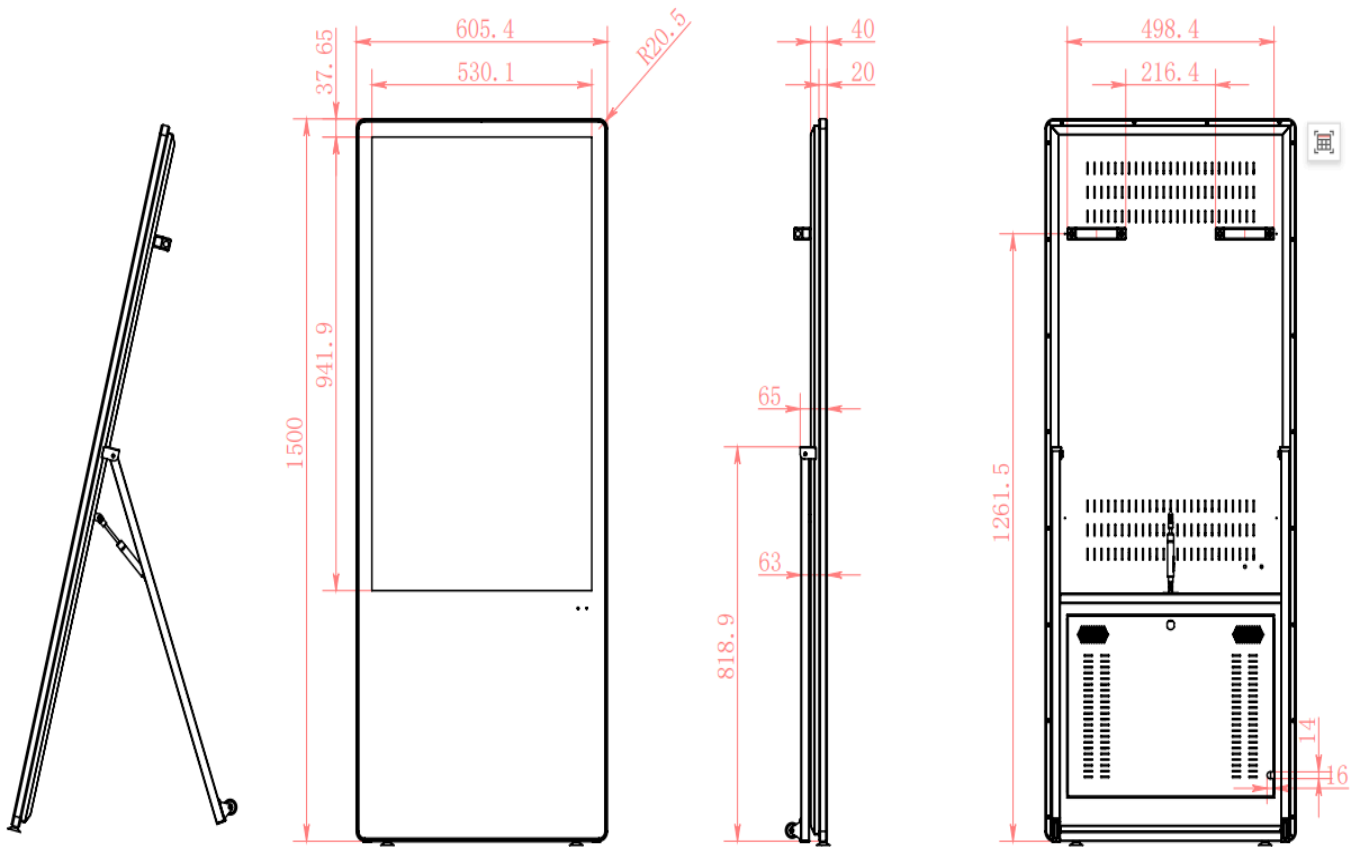

Smart Scheduler

43" Poster Digital Signage

Specification

Model	NC-A24D-43P
Screen	
Size	43 inch IPS
Resolution	1920 X 1080
Backlight	LED
Brightness	400 cd/m2
Contrast	1200:1
Color	8 bits
Response Time	8 ms (typ.)
View Angle	178° / 178°
Backlight Lifetime	50,000 hrs (typ.)
Power	
Voltage	100 V ~ 240 V, 50 Hz / 60 Hz
Power Consumption	<40W
User Interface	
Language	Multilingual
System Configuration	
CPU	Celeron J6412 (Quad-core, 1.5M Cache up to 2.60 GHz)
Memory	8GB DDR3
Storage	128GB
Internet	LAN/Dual Band Wi-Fi
Bluetooth	4.0
Operating System	Windows 10 Pro
I/O Ports	
Port	DC*1 / USB*4 / RJ45*1 / VGA*1 / HDMI Out*1 / Audio*2
Speaker	8Ω5W*2
Environmental Conditions	
Working Temperature	-20° C ~ 60° C
Storage Temperature	-10° C ~ 60° C
Humidity	10% ~ 80% (No Condensation)
Appearance	
Color	Black
Material	Metal
Product Dimensions	1500*65*605mm (L x H x W)
Packaging Dimensions	1580*138*690mm (L x H x W)

Net Weight	31KG
Gross Weight	41KG
Accessories	
Power cable, Antenna, Key	

Size

We welcome inquiries and cooperation from decoration companies, designers, dealers, and system integrators.

<https://mysmartscheduler.com/>