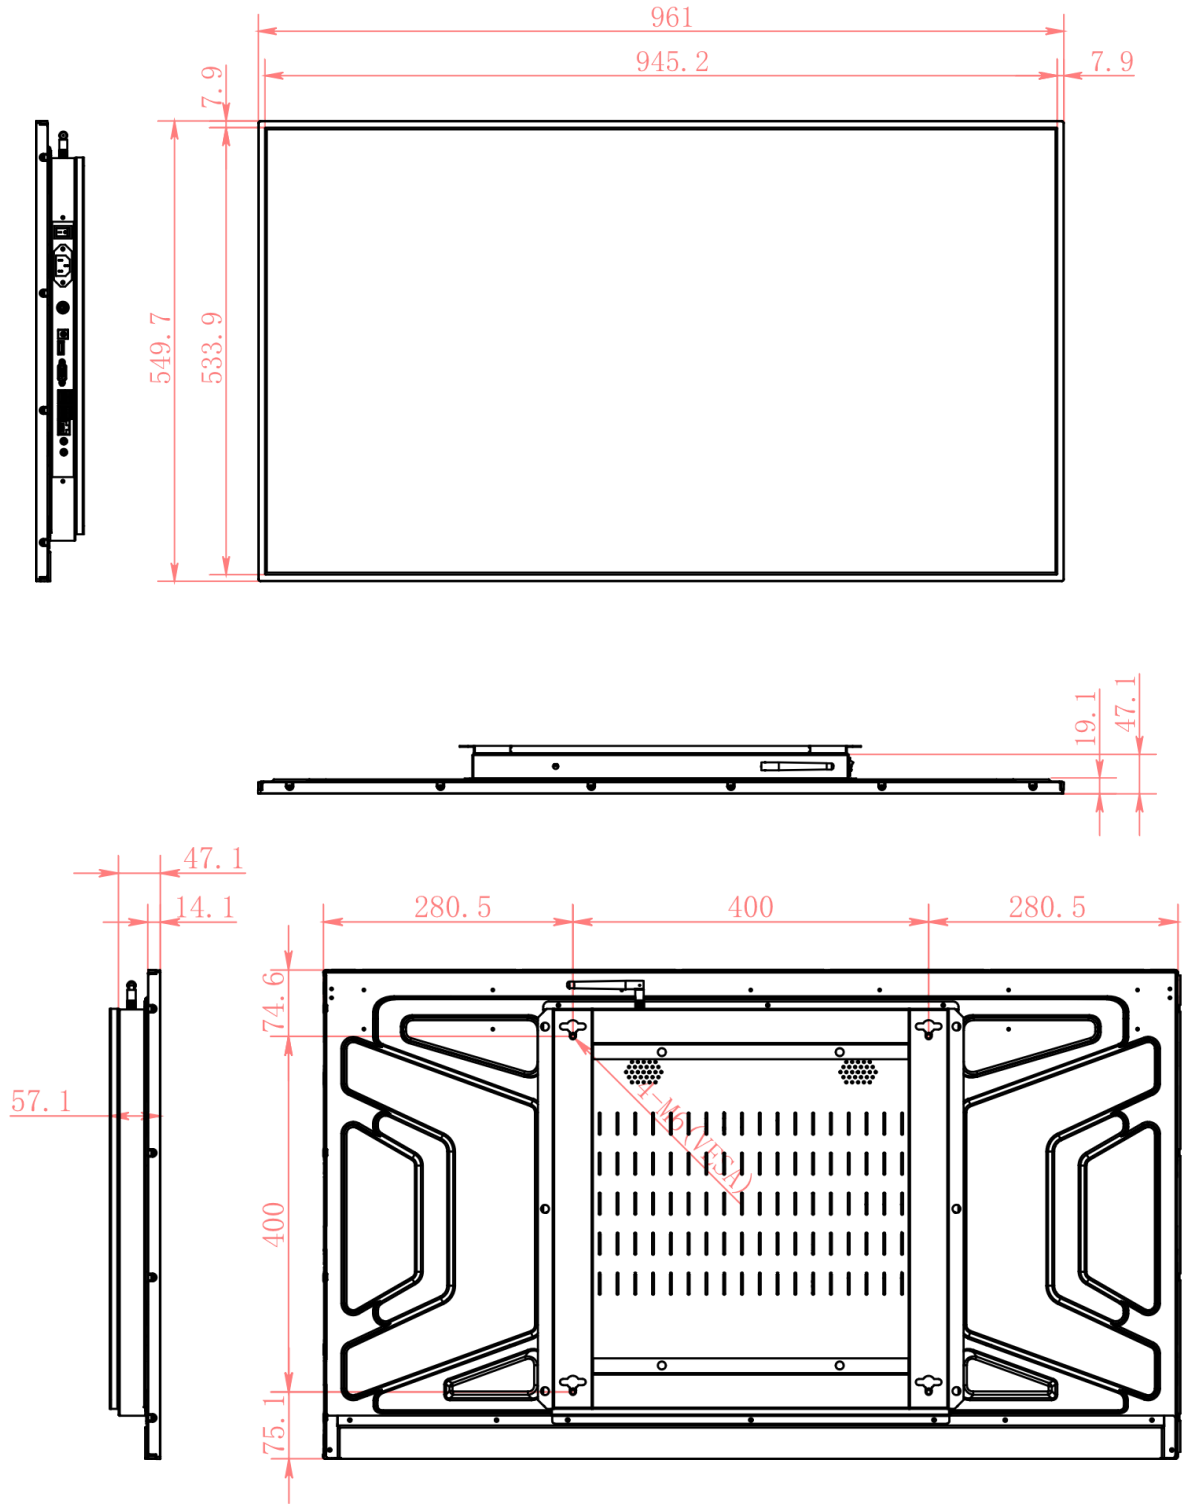

Smart Scheduler

43" Ultra Slim QLED Digital Signage

Specification

Model	NC-A24D-43L
Screen	
Size	43 inch QLED
Resolution	3840*2160
Backlight	LED
Brightness	400 nits
Contrast	1200:1
Color Depth	8 bits
Response Time	6 ms (typ.)
View Angle	89/89/89/89
Backlight Lifetime	50,000 hrs (typ.)
Power	
Voltage	100V ~ 240V, 50 Hz / 60 Hz
Transformer	DC 24V/3A
Power Consumption	60W
User Interface	
Language	Multilingual
I/O Ports	
Port	DC*1 / USB*4 / RJ45*1 / VGA*1 / HDMI Out*1
	Audio Out*2
Speaker	Built-in 8Ω10W*2
System Configuration	
CPU	Celeron J6412 (Quad-core, 1.5M Cache up to 2.60 GHz)
Memory	8GB DDR3
Storage	128GB
Operating System	Win10 Pro
Wireless	Dual Band Wi-Fi, Bluetooth 4.0
Environmental Conditions	
Working Temperature	-20° C ~ 60° C
Storage Temperature	-10° C ~ 60° C
Humidity	10% ~ 80% (No Condensation)
Appearance	
Color	Black
Material	Metal
Product Dimensions	96.1*54.97*4.91cm (L x H x W)
Packaging Dimensions	111*19*70cm (L x H x W)
Net Weight	11kg
Gross Weight	17kg
Accessories	Power cable, Antenna, Wall mount bracket, Screws for base, Wrench

Size

Installation Options

Wall mount, ceiling mount, bracket stand (choose 1 out of 3)

Wall Mount

Ceiling Mount

TV Bracket Stand

We welcome inquiries and cooperation from decoration companies, designers, dealers, and system integrators.