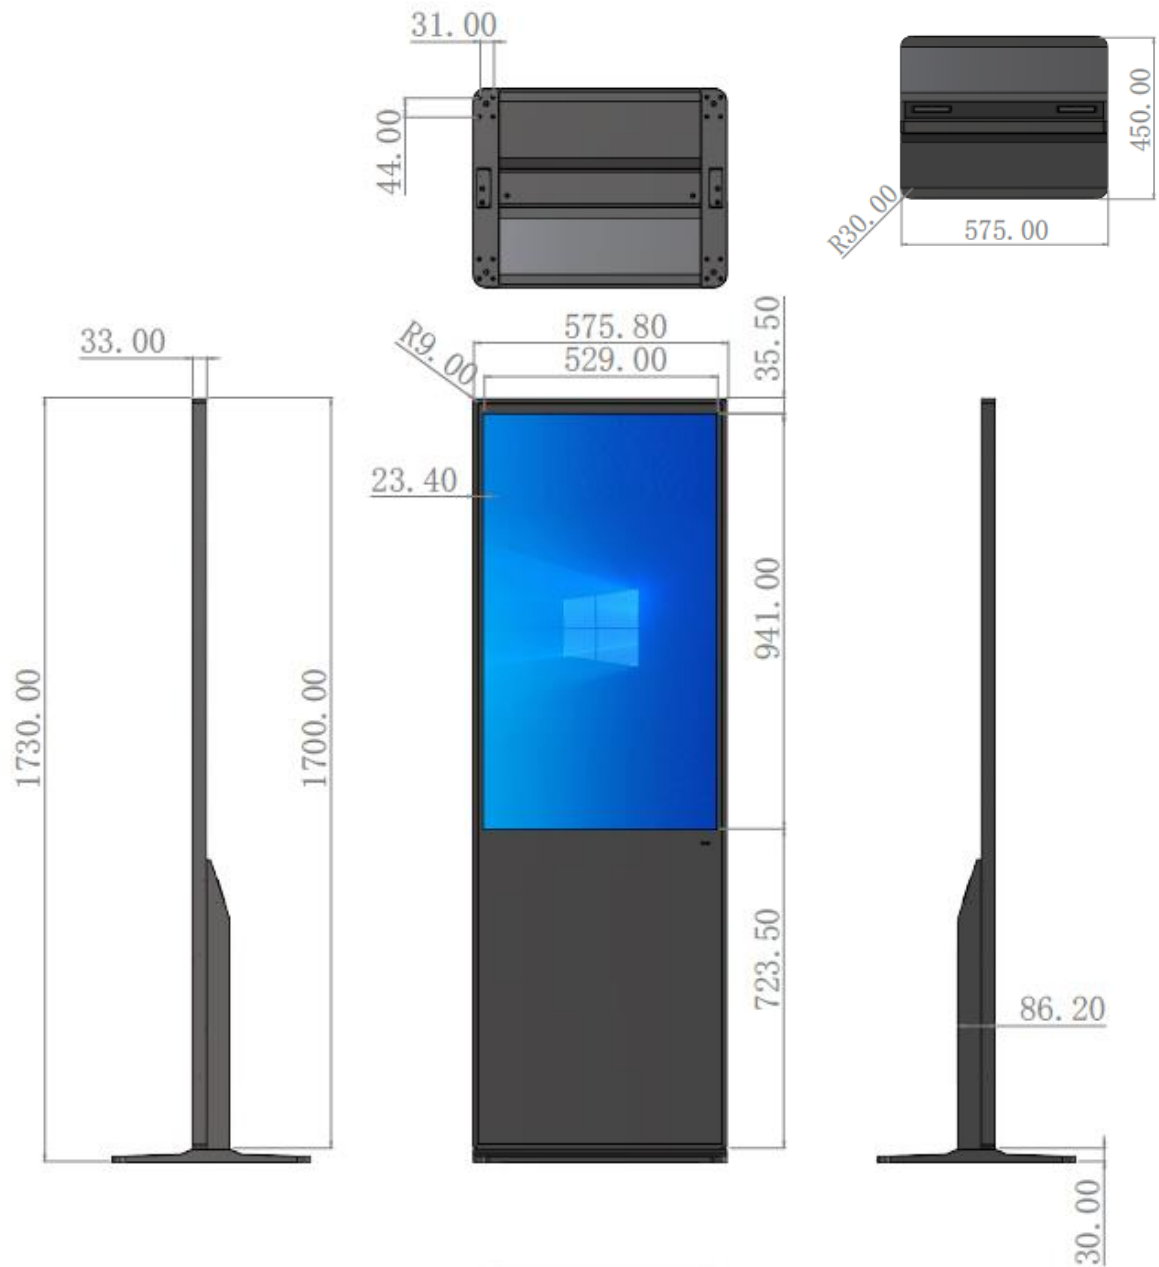

Size

We welcome inquiries and cooperation from decoration companies, designers, dealers, and system integrators.

<https://mysmartscheduler.com/>

sales@nugestech.com