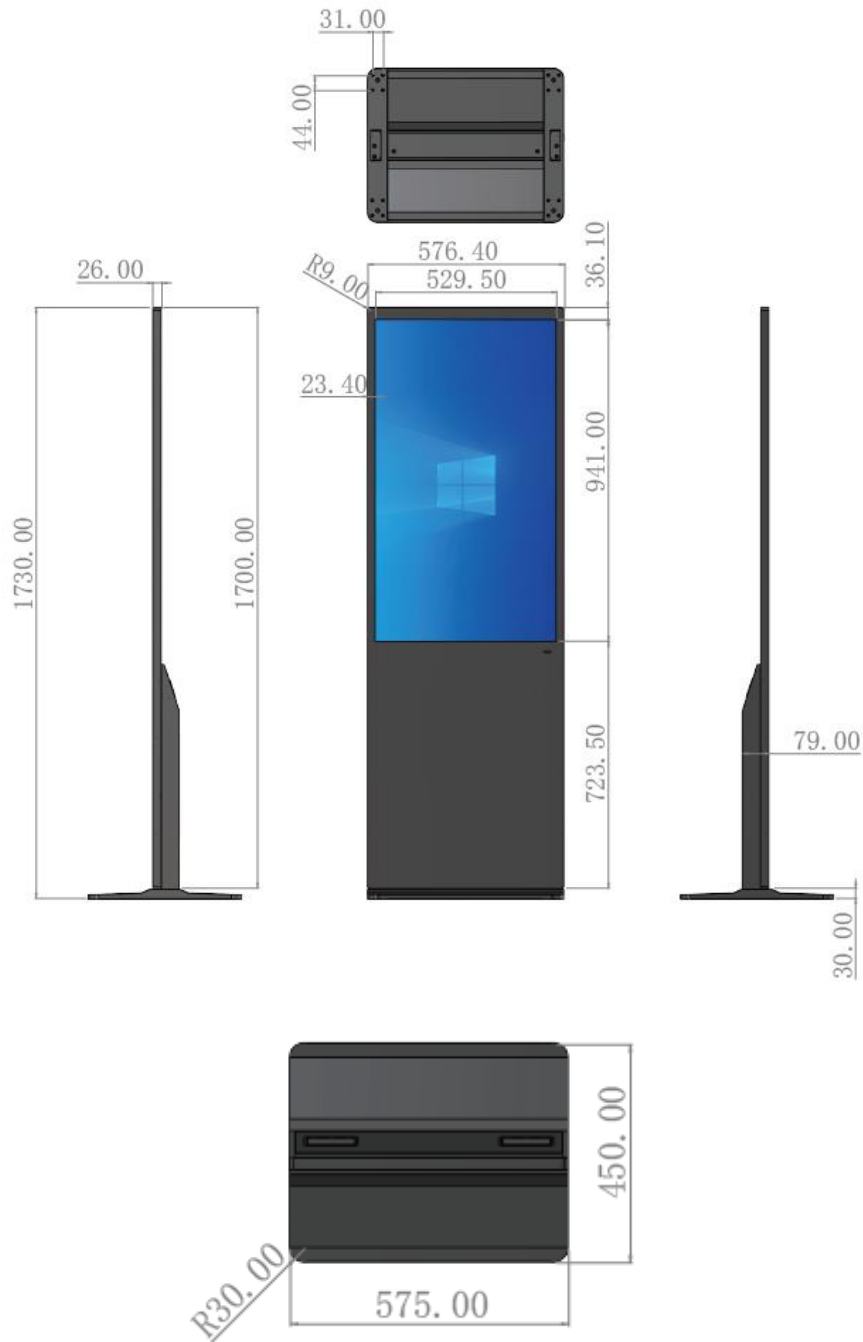

Size

We welcome inquiries and cooperation from decoration companies, designers, dealers, and system integrators.

<https://mysmartscheduler.com/>

sales@nugestech.com