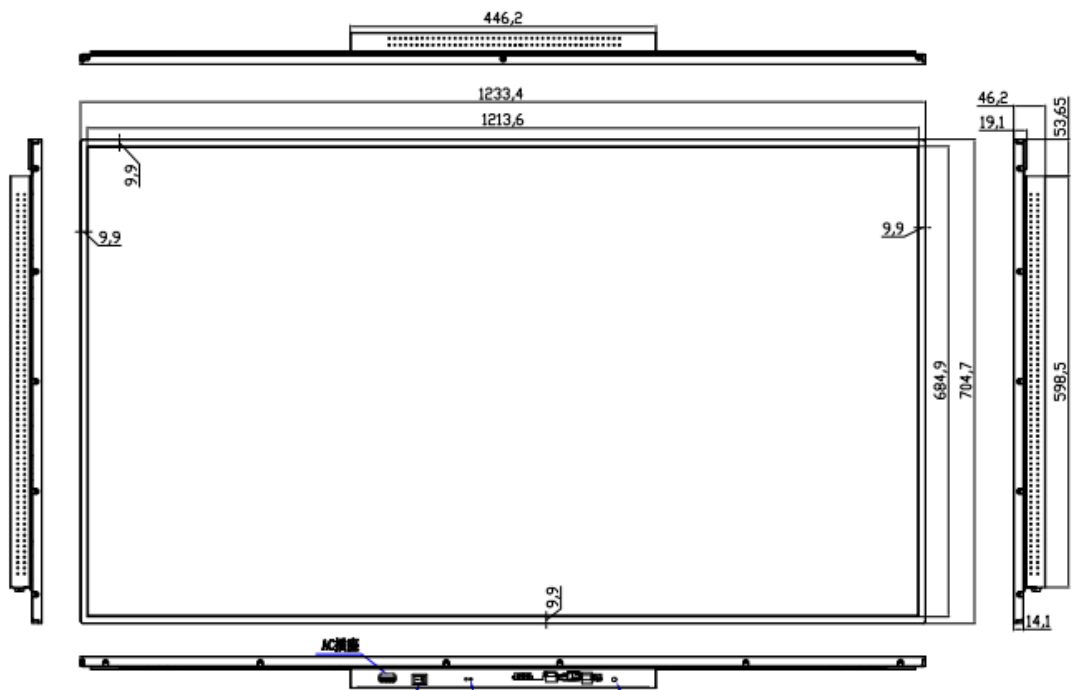

## 43" Digital Signage Display

## Specification

Model		NC-A24D-43D
Screen	Size	43 inch
	Resolution	1920 x 1080
	Viewing Size	945.2 x 533.9 mm
	Backlight	WLED
	Brightness	400 cd/m <sup>2</sup>
	Aspect Ratio	16:9
	Contrast	1200:1
	View Angle	178° / 178° (CR≥10)
Power	Voltage	AC110V~240V, 50Hz / 60Hz
Multimedia	Video	MPEG-1、MPEG-2、MPEG-4、H.264、DIV-X、X-VID
	Audio	MP3、WMA、ACC
	Image	JPEG、BMP、PNG
<b>I/O Ports</b>		HDMI、USB、SD
Border Design		Narrow Bezel
<b>Product Size</b>		961 x 549.7 x 46.2 mm (±5mm)
<b>Packaging Size</b>		1030 x 100 x 620 mm
<b>Net Weight</b>		11.8 KG
<b>Gross Weight</b>		14.7 KG
<b>Working Temperature</b>		0°C~45°C
<b>Storage Temperature</b>		-20°C ~ -60°C
<b>Working Humidity</b>		30%~80%
<b>Storage Humidity</b>		30%~70%

# Size