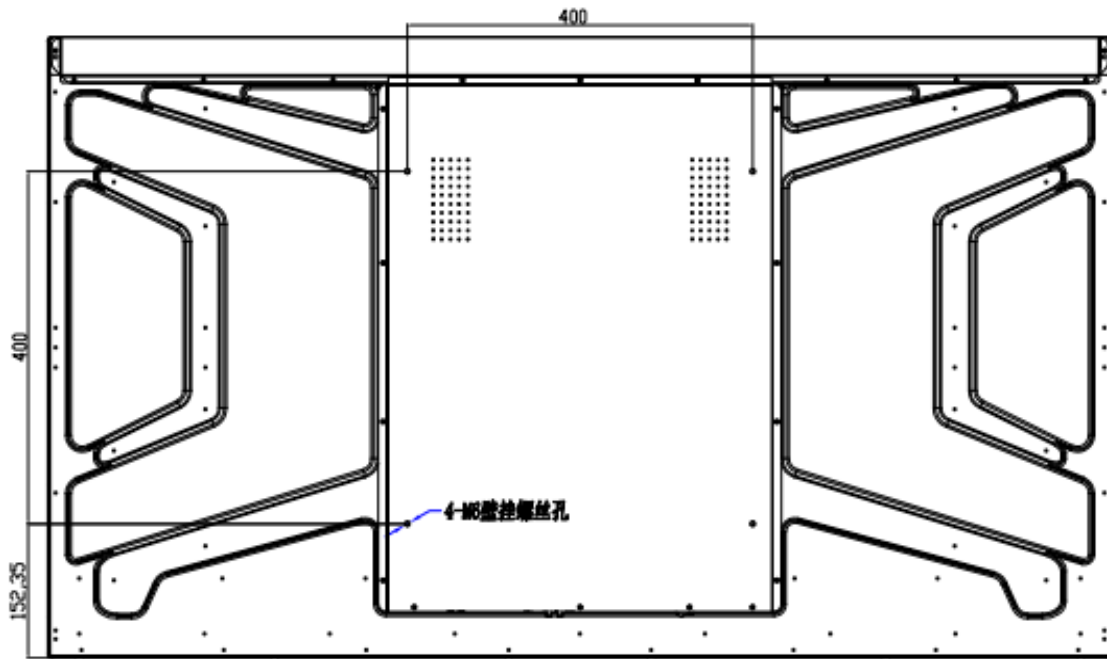

## 43" Digital Signage Display

## Specification

Model		NC-A24D-43D
Screen	Size	43 inch
	Resolution	1920 x 1080
	Viewing Size	945.2 x 533.9 mm
	Backlight	WLED
	Brightness	400 cd/m <sup>2</sup>
	Aspect Ratio	16:9
	Contrast	1200:1
	View Angle	178° / 178° (CR≥10)
Power	Voltage	AC110V~240V, 50Hz / 60Hz
Multimedia	Video	MPEG-1、MPEG-2、MPEG-4、H.264、DIV-X、X-VID
	Audio	MP3、WMA、ACC
	Image	JPEG、BMP、PNG
<b>I/O Ports</b>		HDMI、USB、SD
Border Design		Narrow Bezel
<b>Product Size</b>		961 x 549.7 x 46.2 mm (±5mm)
<b>Packaging Size</b>		1030 x 100 x 620 mm
<b>Net Weight</b>		11.8 KG
<b>Gross Weight</b>		14.7 KG
<b>Working Temperature</b>		0°C~45°C
<b>Storage Temperature</b>		-20°C ~ -60°C
<b>Working Humidity</b>		30%~80%
<b>Storage Humidity</b>		30%~70%

# Size