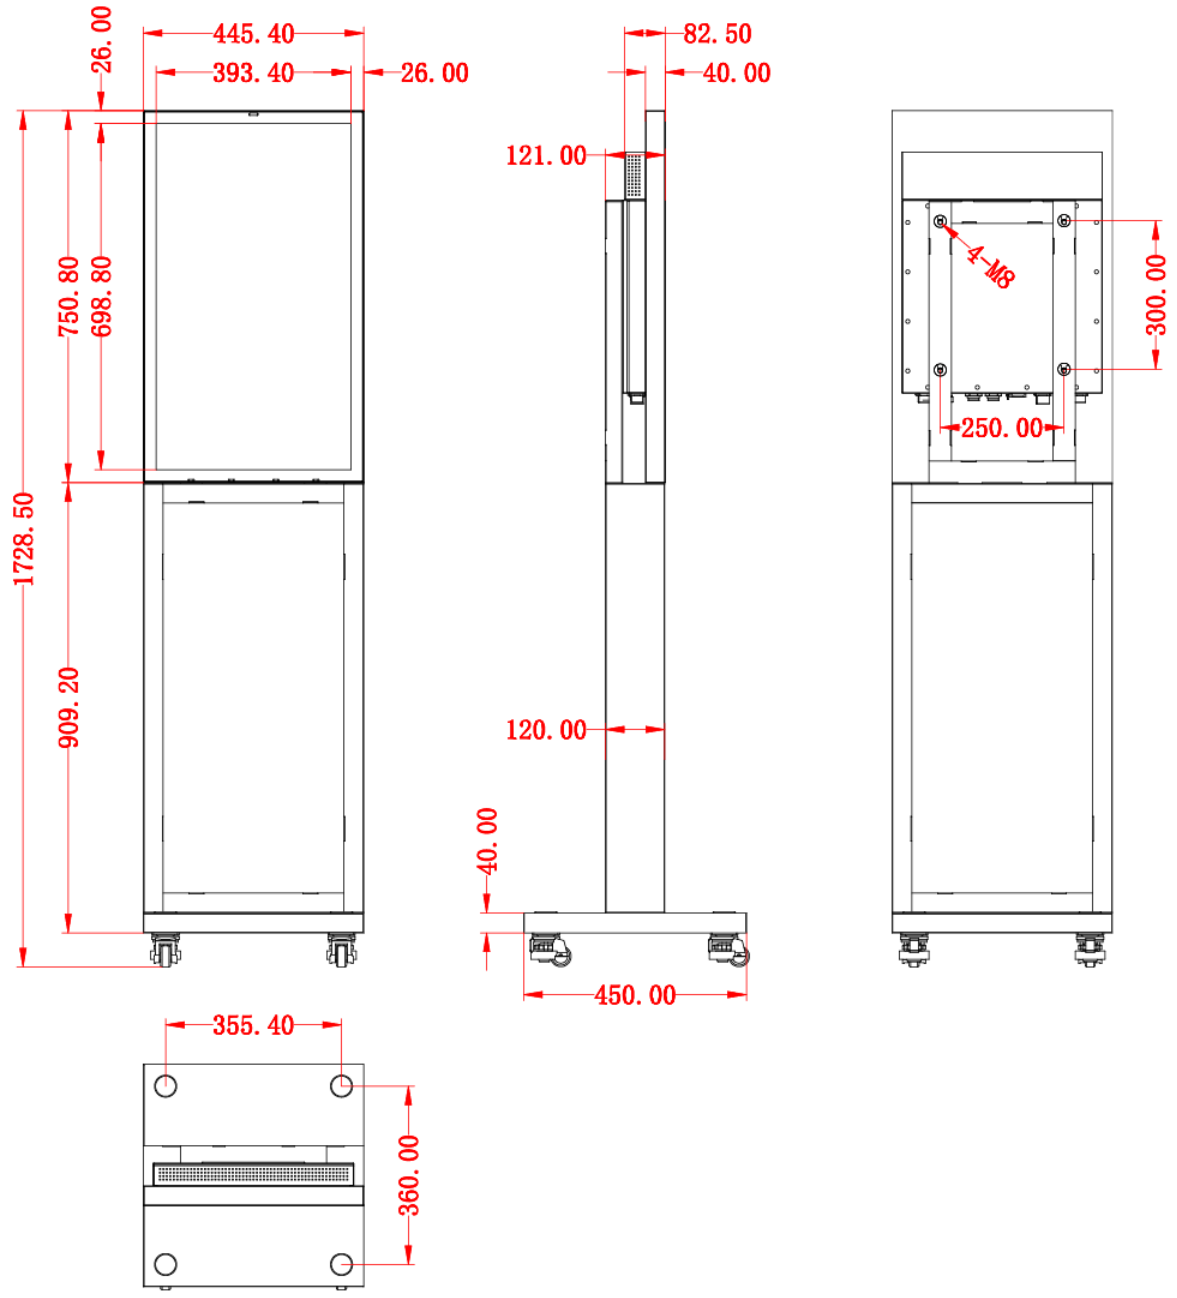

32" SLIM Design Fanless Outdoor Signage

Specification

Model	NC-A24D-32OG
Screen	
Size	32 inch IPS
Tempered Glass	6mm Tempered Glass
Resolution	1920*1080
Backlight	LED
Brightness	2500 nit
Contrast	1200:1
Color	8 bits
Response Time	8 ms (typ.)
View Angle	178° / 178°
Backlight Lifetime	50,000 hrs (typ.)
Power	
Voltage	AC 100V ~ 240V, 50 Hz / 60 Hz
Power Consumption	120W (max)
I/O Ports	
Port	USB 3.0*2 / HDMI Out*1 / RJ45*1
Speaker	Built-in 8Ω10W*2
System Configuration	
CPU	Celeron J6412 (Quad-core, 1.5M Cache up to 2.60 GHz)
Memory	8GB DDR3
Storage	128GB
Operating System	Windows 10 Pro
Wireless	Dual Band Wi-Fi, Bluetooth 4.0
Environmental Conditions	
Working Temperature	-20° C ~ 60° C
Storage Temperature	-10° C ~ 60° C
Humidity	10% ~ 80% (No Condensation)
Appearance	
Color	Black
Material	Metal
Wall-Mounted Product Dimensions	750.8 *445.4*85mm (L x H x W)
Wall-Mounted Packaging Dimensions	880*200*580mm (L x H x W)
Wall-Mounted Net Weight	16.45kg
Wall-Mounted Gross Weight	35kg
Standee Product Dimensions	1728.5 *445.4*120mm (L x H x W)
Standee Packaging Dimensions	900*200*500mm (L x H x W)
Standee Packaging Dimensions	18kg
Standee Net Weight	24kg
Accessories	
Power cable, Wall mount bracket, Floor stand, Screws, Wrench	

Size

Installation Options

Wall mount or bracket stand.

We welcome inquiries and cooperation from decoration companies, designers, dealers, and system integrators.

<https://mysmartscheduler.com/>

sales@nugestech.com